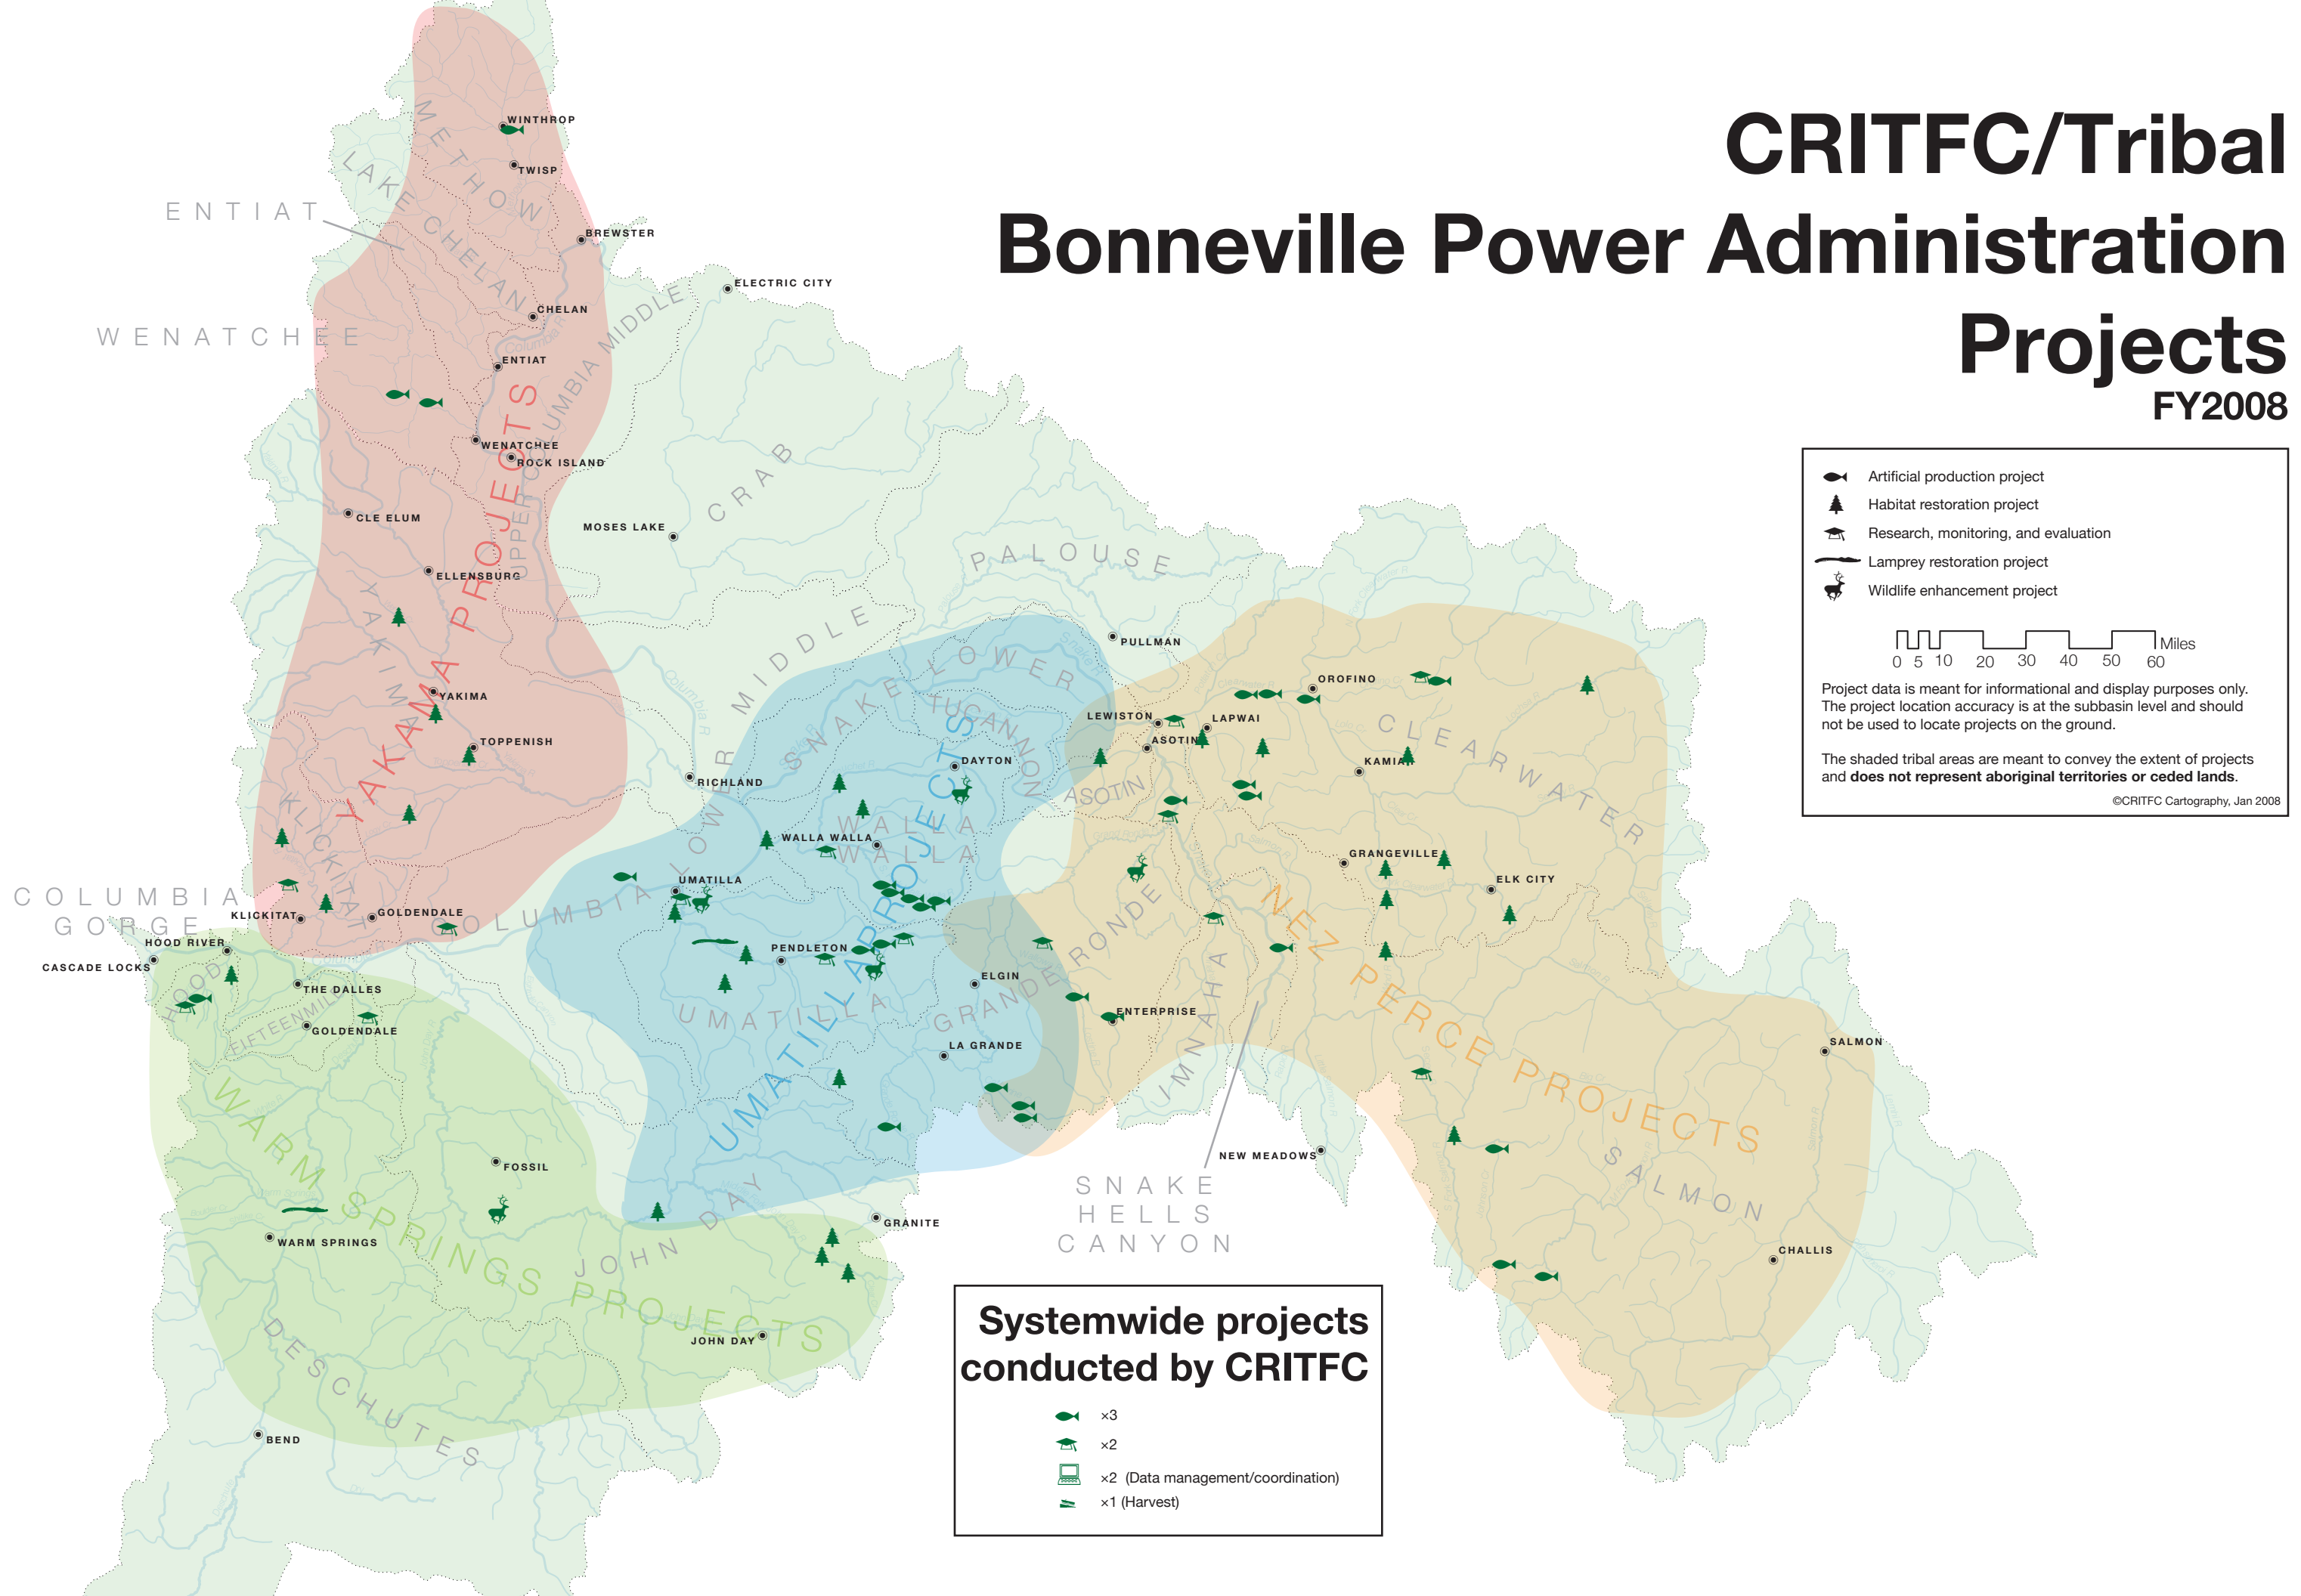

# CRITFC/Tribal Bonneville Power Administration Projects FY2008

- Artificial production project
- Habitat restoration project
- Research, monitoring, and evaluation
- Lamprey restoration project
- Wildlife enhancement project

0 5 10 20 30 40 50 60 Miles

Project data is meant for informational and display purposes only. The project location accuracy is at the subbasin level and should not be used to locate projects on the ground.

The shaded tribal areas are meant to convey the extent of projects and **does not represent aboriginal territories or ceded lands.**

©CRITFC Cartography, Jan 2008